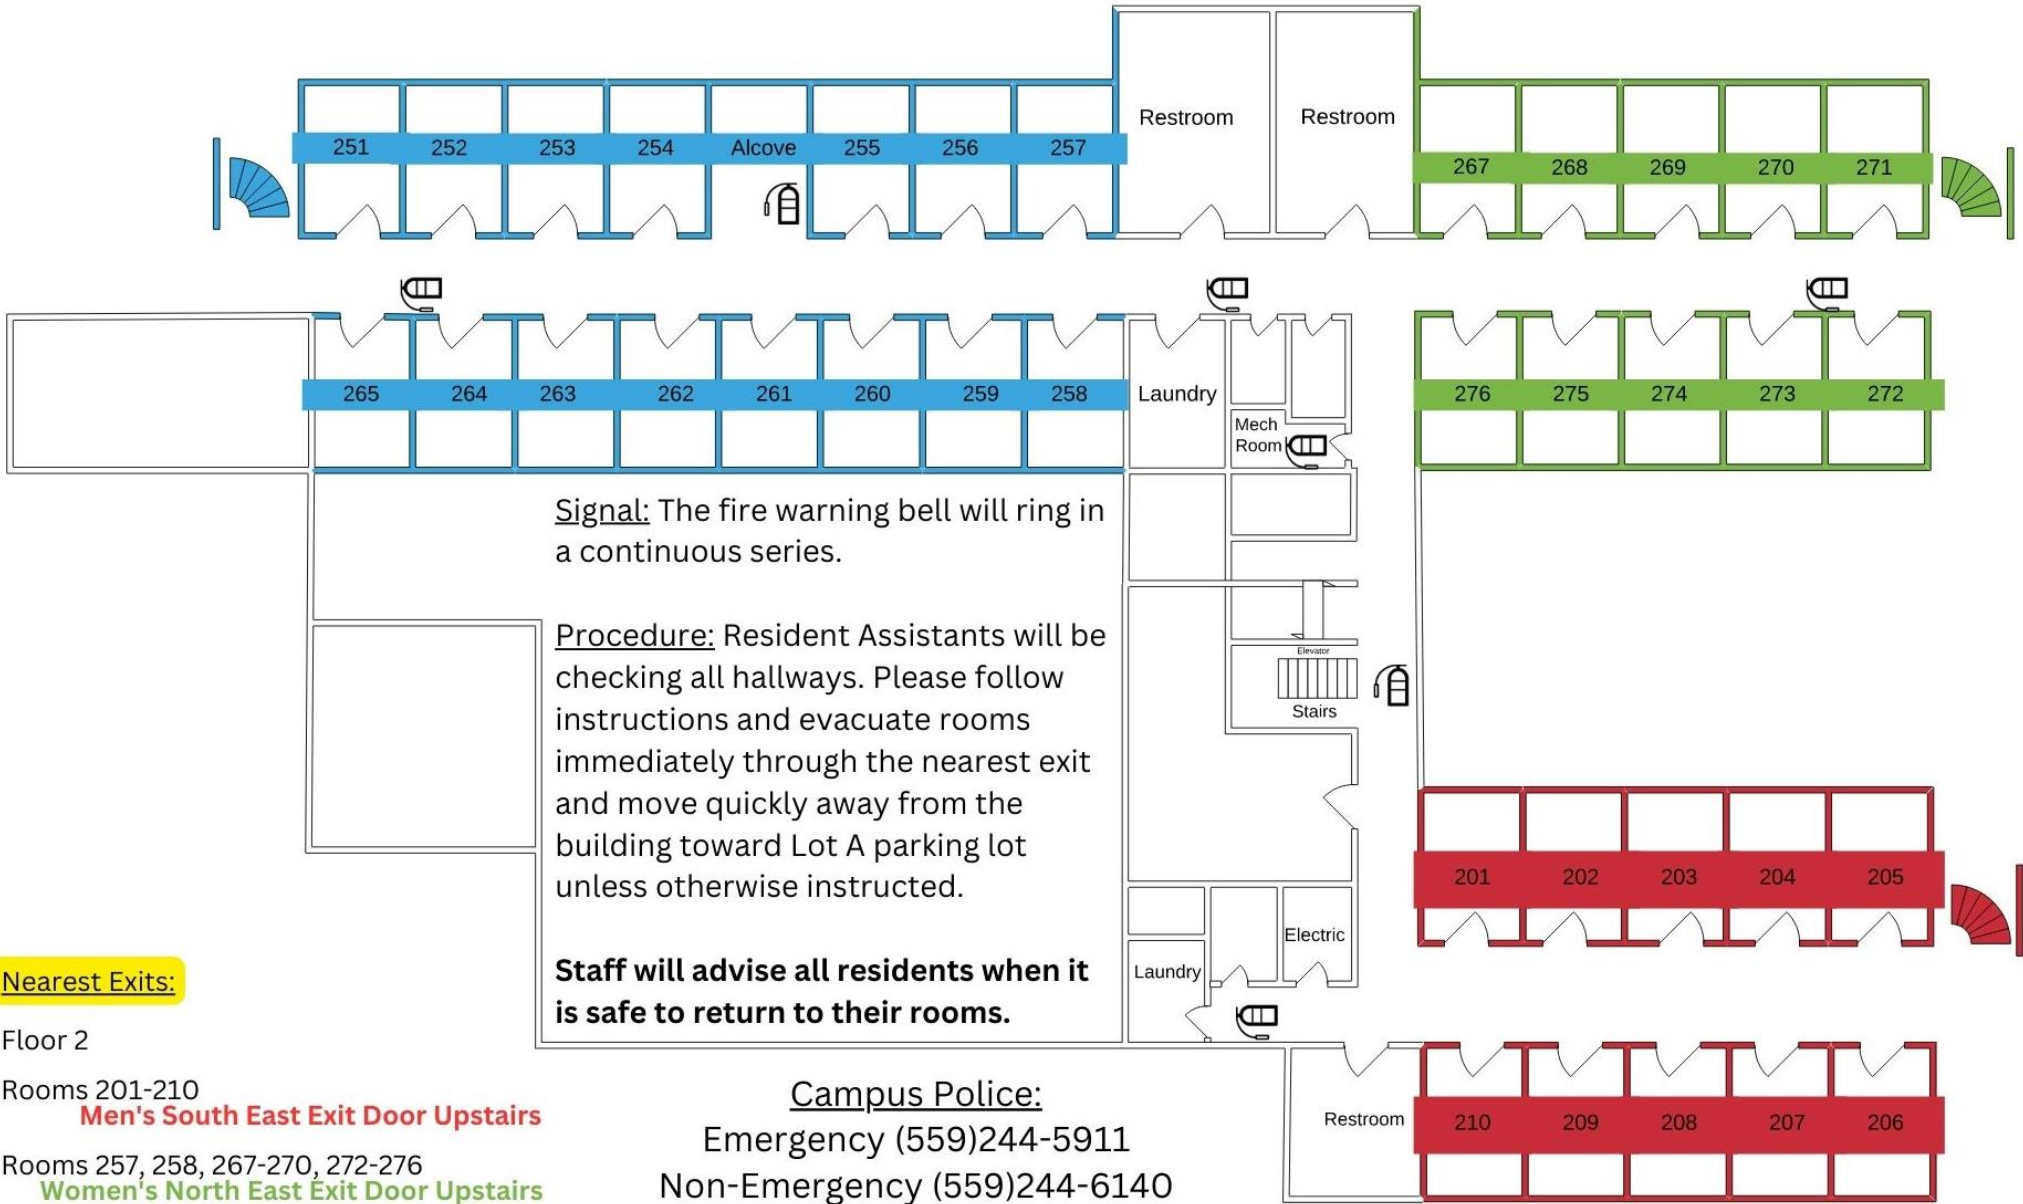

RESIDENCE HALL 2ND FLOOR FIRE EVACUATION PROCEDURE

Nearest Exits:

- Floor 2
- Rooms 201-210
Men's South East Exit Door Upstairs
- Rooms 257, 258, 267-270, 272-276
Women's North East Exit Door Upstairs
- Rooms 251-256, 259-265
Women's North West Exit Door Upstairs

Campus Police:
Emergency (559)244-5911
Non-Emergency (559)244-6140