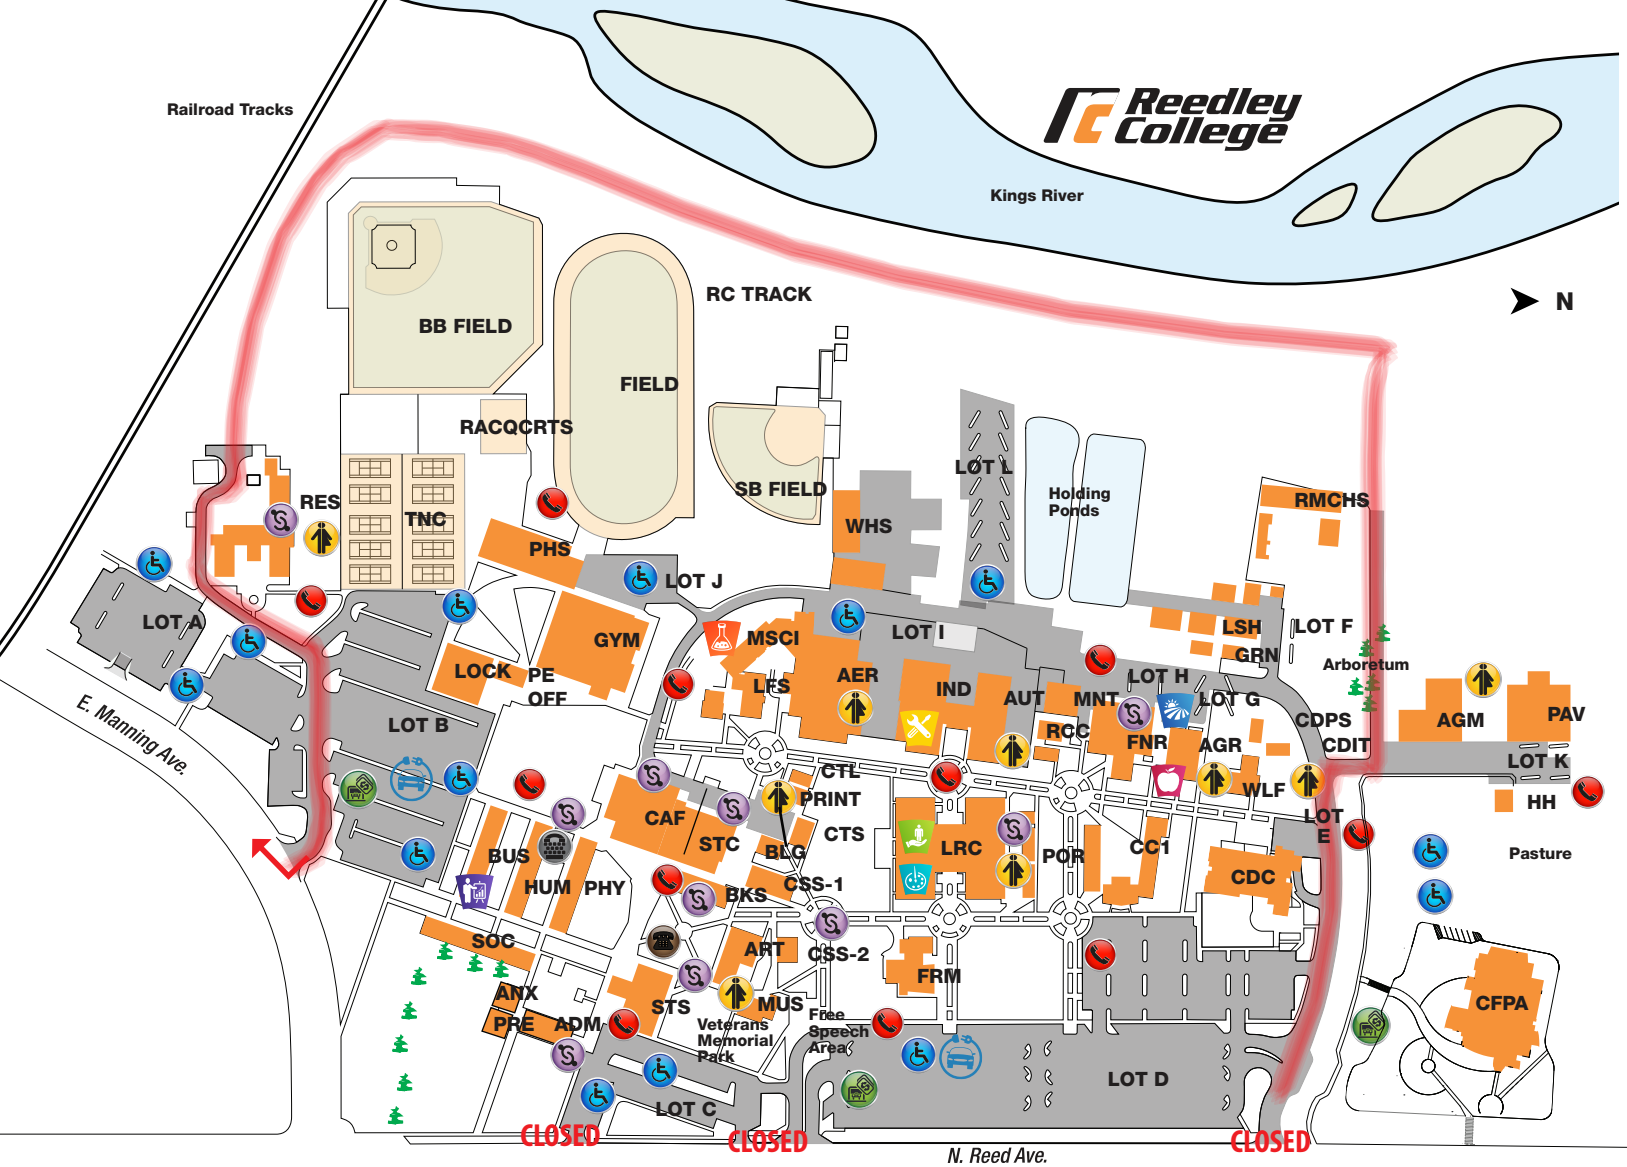

Railroad Tracks

Kings River

**FUNERAL PROCESSION**  
 Thursday, February 16 from  
 12:00 p.m. to 1:30 p.m.

During this time, all  
 entrances and exits from  
 Reed Avenue will be closed.  
 Please use the special route  
 highlighted in red.

- ADM Administration
- AER Aeronautics
- AGR Agriculture
- ANX Annex
- ART Art Center
- AGM Ag Mechanics
- AUT Automotive
- BB FIELD Baseball Field
- BKS Bookstore
- BLG Building Services
- BUS Business Education
- CAF Cafeteria
- CC1 Classroom Complex One
- CDC Child Development Center
- CDIT Child Development Infant & Toddler Lab

- PAV Animal Science Pavilion
- PHS Physical Education
- PE OFF Physical Education Offices
- PHY Physical Science
- POR Portable Classrooms
- PRE President's Office
- PRINT Printing Services
- RACQCRTS Racquetball Courts
- RCC Reedley Certification Center
- RC TRACK Track
- RES Residence Hall
- RMCHS Reedley Middle College High School
- SB FIELD Softball Field

- SOC Social Science
- STC Student Center
- STS Student Services
- TNC Tennis Courts
- WHS Warehouse
- WLF Wildland Fire