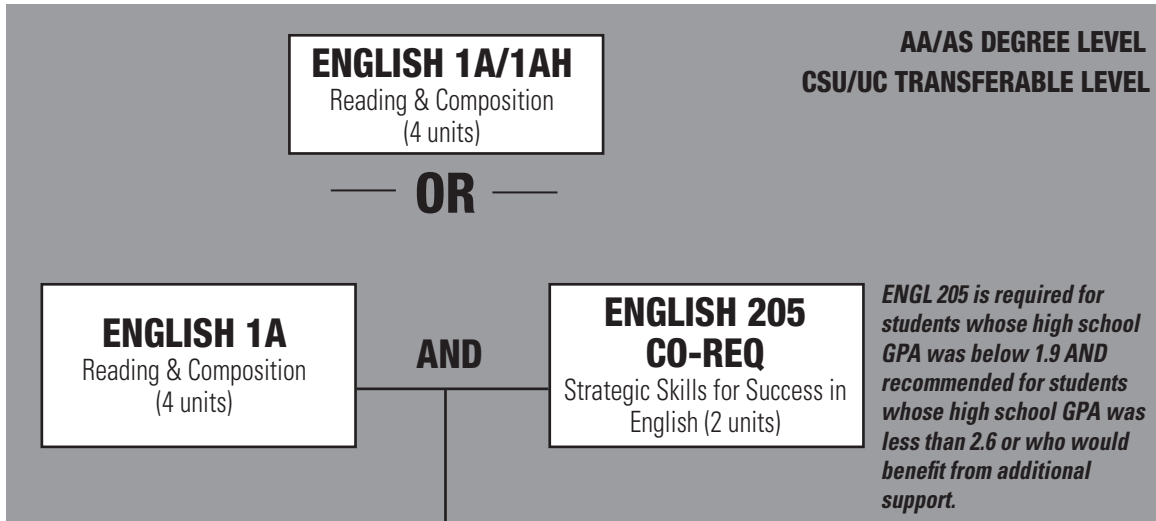

FLOW CHART FOR ENGLISH (RC Campus Only)

See the ESL Flow Chart for progression from ESL to English classes

SUPPLEMENTAL/
ELECTIVE
CLASSES

These classes are recommended for students who would benefit from additional support.