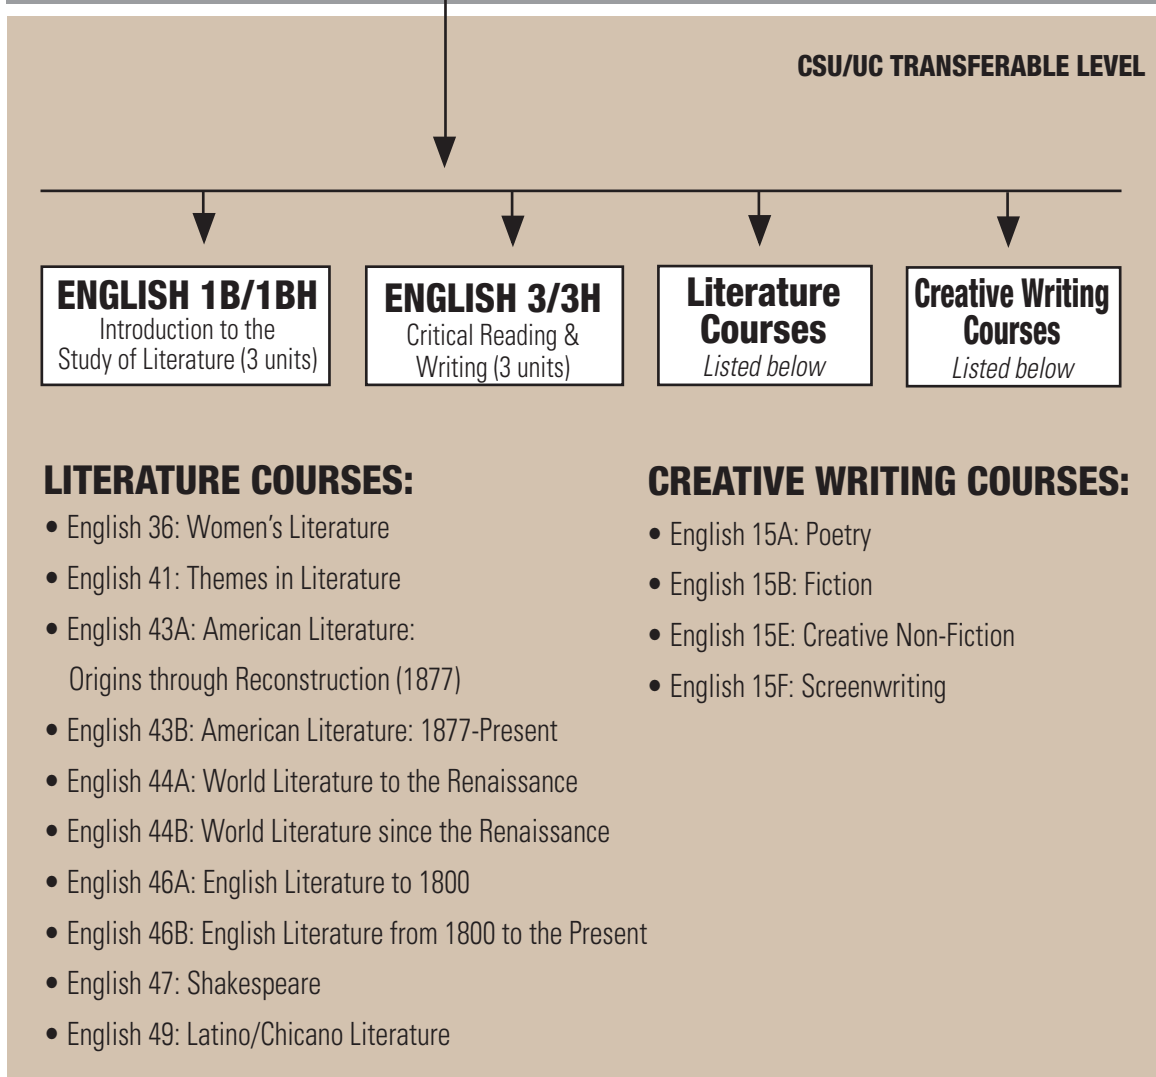

FLOW CHART FOR ENGLISH (RC Campus Only)

See the ESL Flow Chart for progression from ESL to English classes

SUPPLEMENTAL/
ELECTIVE
CLASSES

These classes are recommended for students who would benefit from additional support.