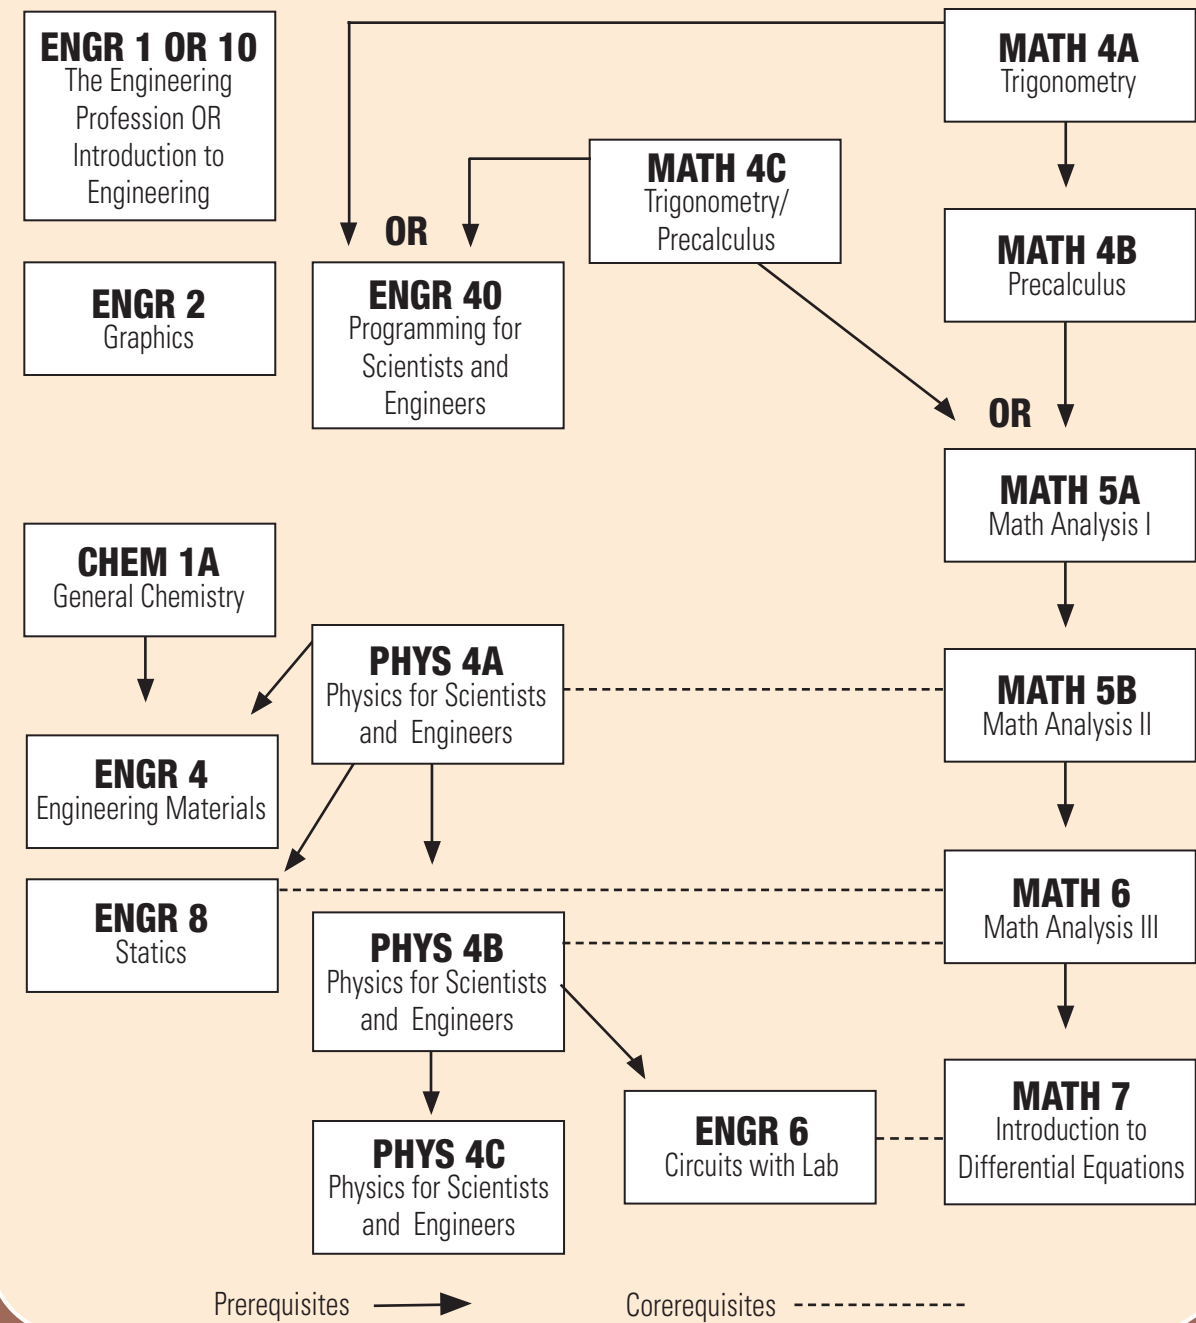

Reedley College is a college of the State Center Community College District.

This brochure is available in alternative format upon request.

Reedley College complies with all federal and state rules and regulations and does not discriminate on the basis of race, color, national origin, gender, disability, sexual orientation, religion or age. This holds true for all students who are interested in participating in educational programs and/or extracurricular school activities. Harassment of any employee/student with regard to race, color, national origin, gender, disability, sexual orientation, religion or age is strictly prohibited. Limited English speaking skills will not be a barrier at Reedley College to participation in Vocational Education programs. Inquiries regarding compliance and/or grievance procedures may be directed to the college's Title IX Officer and/or the Section 504/ADA Coordinator.

Reedley College Title IX Officer/Section 504/ADA Coordinator
Lisa McAndrews
995 N. Reed Ave. • Reedley, CA, 93654
559-638-3641 ext. 3258

Engineering

Engineering Flow Chart

What is Engineering

Engineers apply the concepts of science and mathematics toward designing and building useful products for society. A few of the major fields of engineering include:

The First Step

Reedley College offers a program in which students can finish their coursework in mathematics, physics, chemistry, and general electives before transferring to a four-year institution. Reedley College has solid articulation agreements with: